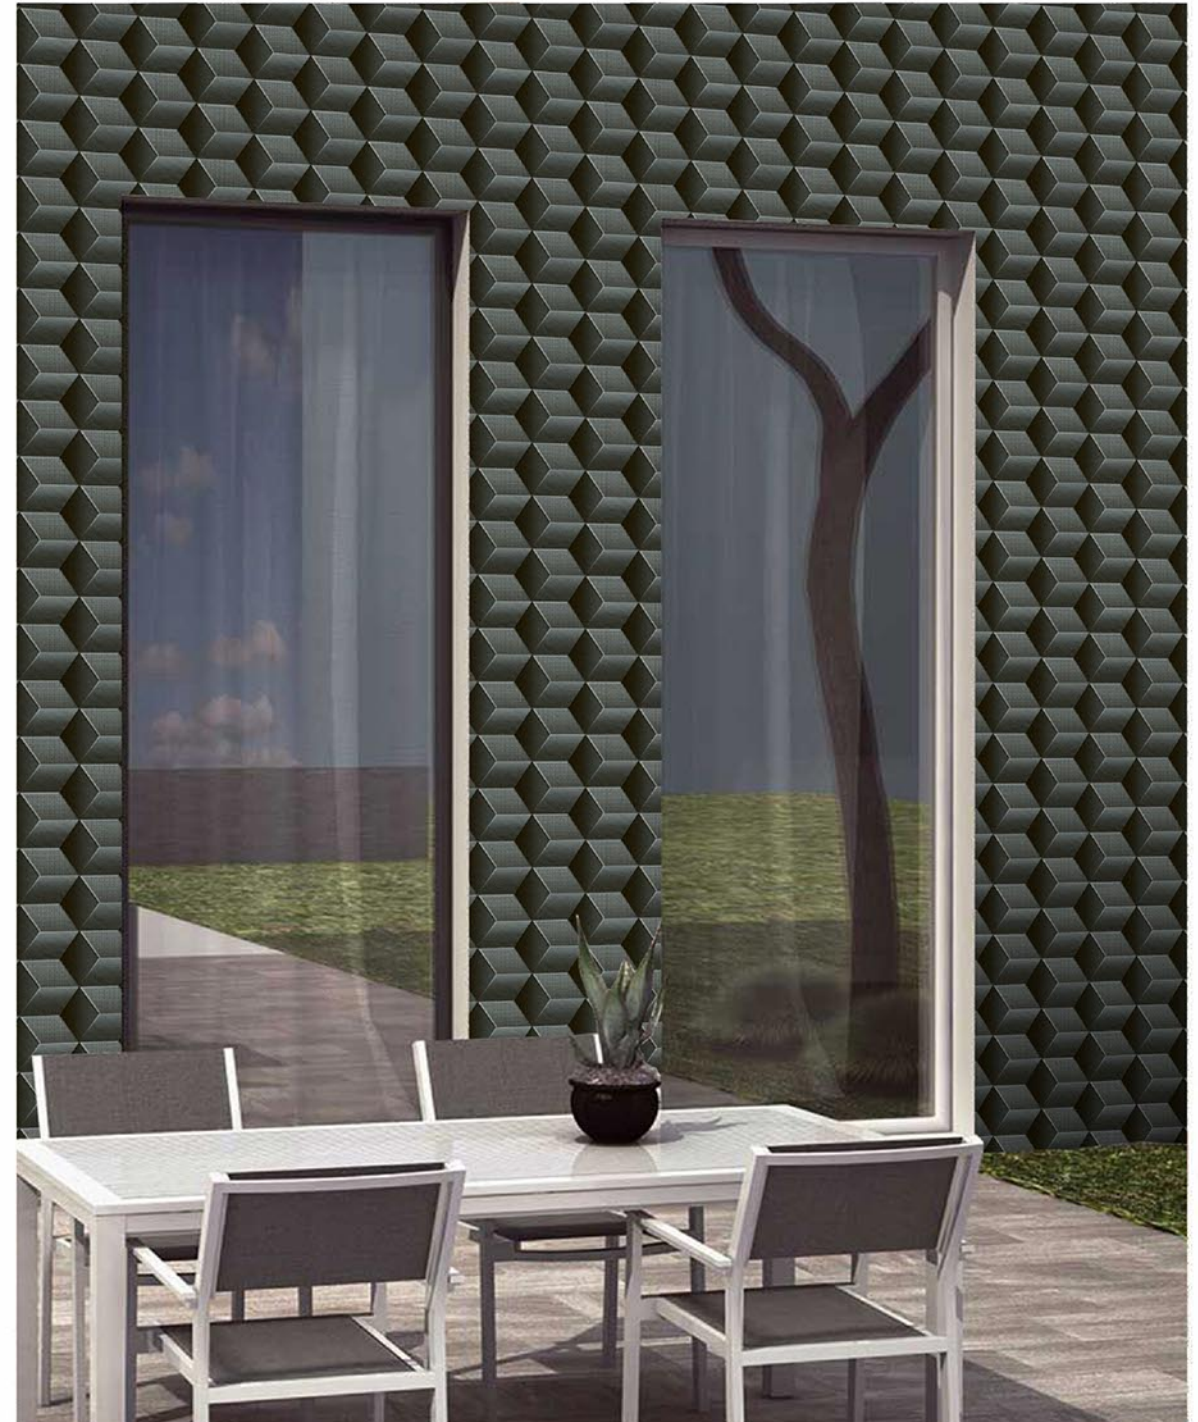

HIGH DEPTH

ELEVATION SERIES
300X600mm