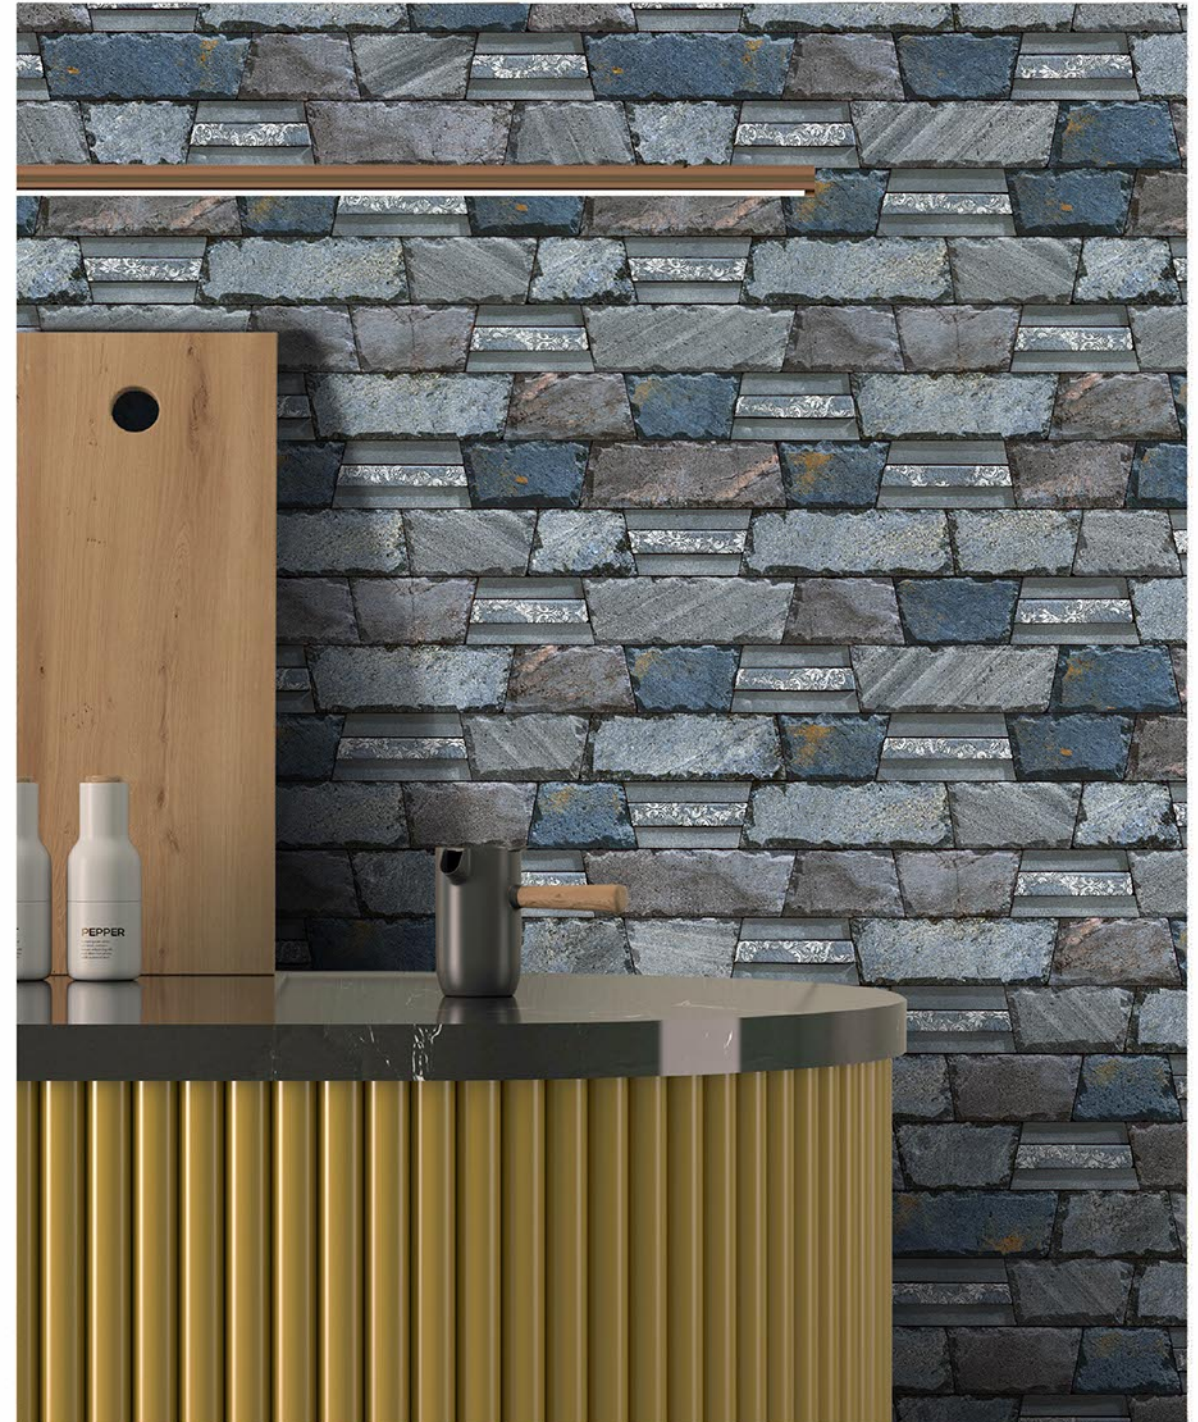

HIGH DEPTH

ELEVATION SERIES
300X600mm