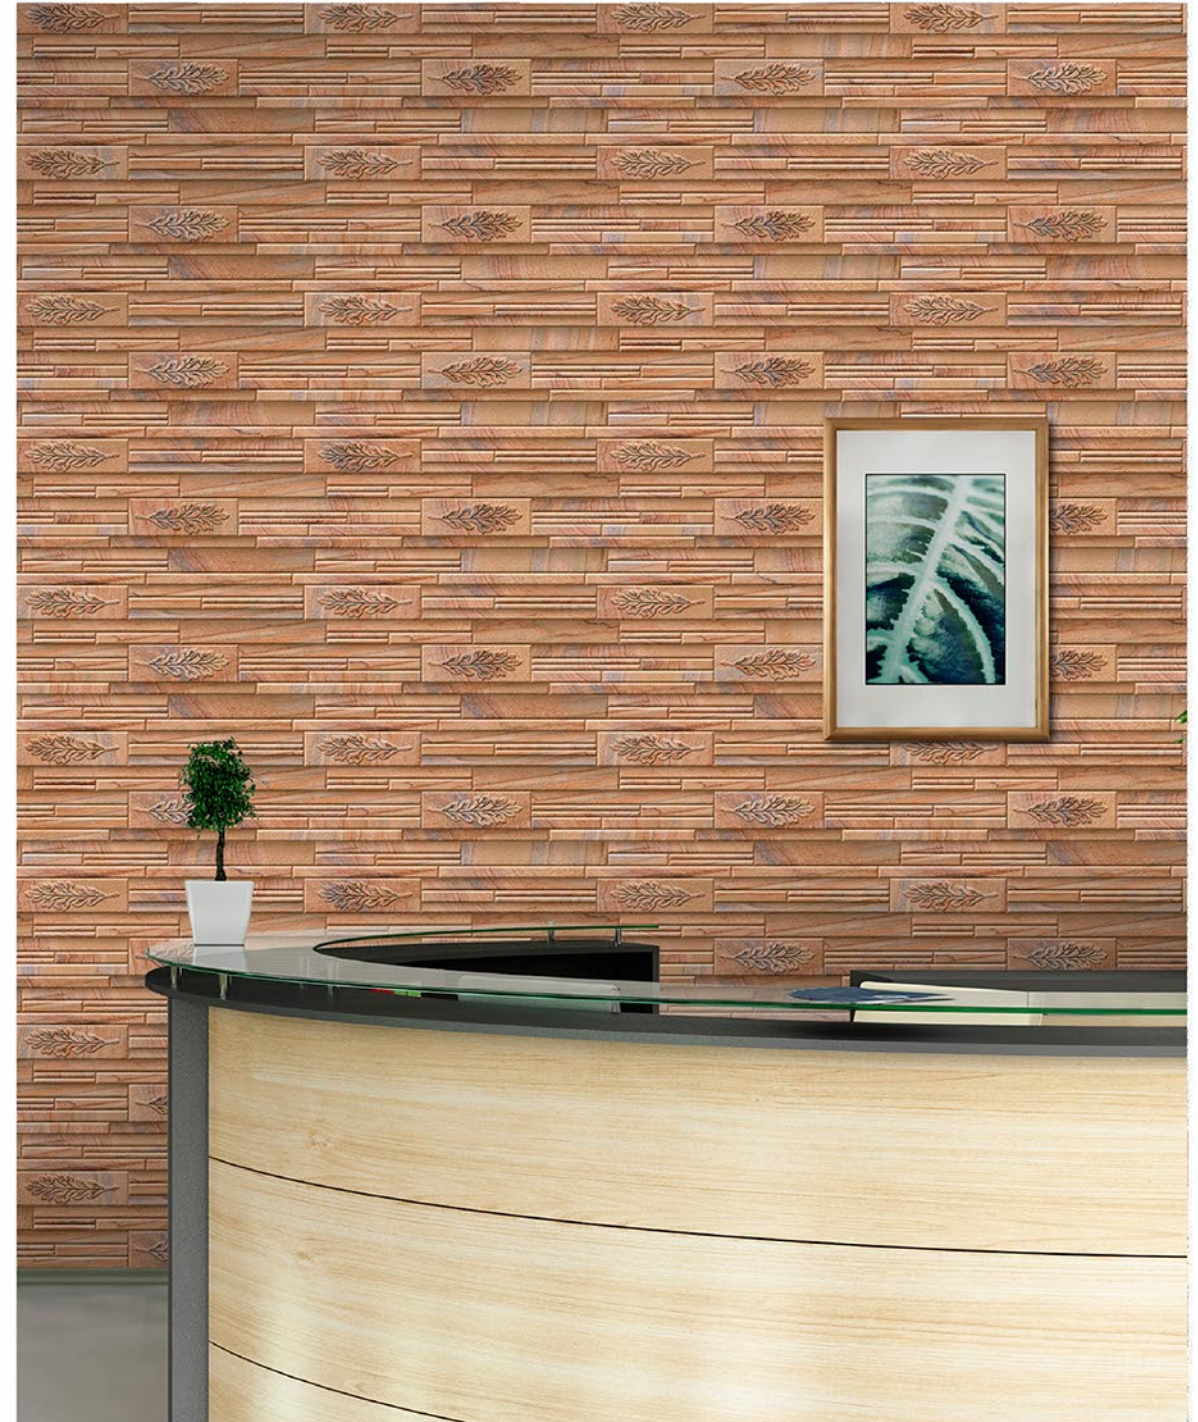

HIGH DEPTH

ELEVATION SERIES
300X600mm